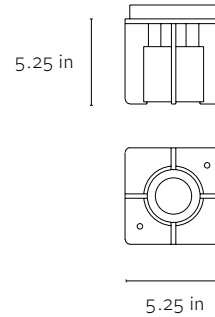

WALL/CEILING

CEILING-MOUNTED DOWNLIGHT

TWO

GLASS DIFFUSER: clear frosted

METAL BODY: brushed nickel

CEILING CANOPY: titanium finish

LAMPING OPTIONS:

med. base JDR 50w 120v
can be customized for
CF 18w 120v corridor light

DESIGN: ©2001 Bradley Sweek |  761206-001

Ceiling-mounted downlight functions as a recessed fixture when no ceiling cavity is available.

Compact, industrial metal and frosted-glass form complements modern and contemporary interiors.