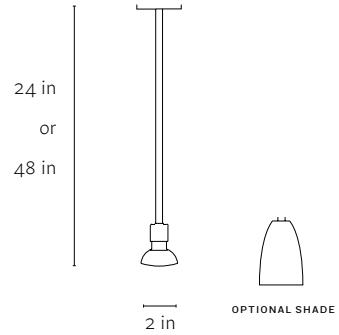

DISPLAY

FLEXIBLE CANOPY-MOUNTED SPOTLIGHT

SNAKELIGHT[®] CANOPY

COLOR: ● black

○ white

● nickel

MULTIPLES: available in single, double, or triple unit versions

LAMPING: