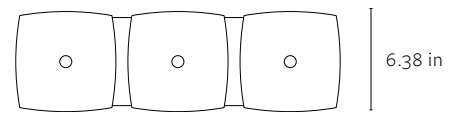

SPA/BATH

THREE-LIGHT BATH BAR

EIGHT B3

GLASS: clear, frosted glass

BODY: titanium powdercoat finish

FINIAL: brushed nickel

20.5 in

LAMPING:

 xenon candelabra 60w 120v (x6)

ADA COMPLIANT

DESIGN: ©2002 Bradley Sweek |  761206-001

Three-light fixture mounts vertically or horizontally. Heavyweight glass is hand-crafted in a clear, custom-frosted texture. Fixture is finished with brushed-nickel finials and a moisture-resistant body in titanium powdercoat.