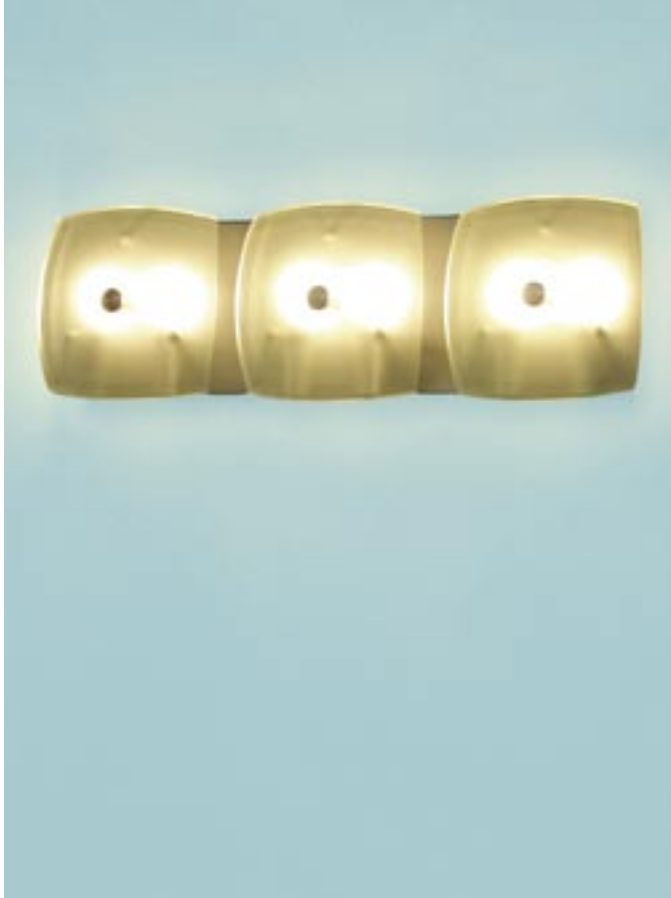

SPA/BATH

THREE-LIGHT BATH BAR

EIGHT B3

GLASS: clear, frosted glass

BODY: titanium powdercoat finish

FINIAL: brushed nickel

20.5 in

LAMPING:

 xenon candelabra 60w 120v (x6)

ADA COMPLIANT

DESIGN: ©2002 Bradley Sweek |  761206-001

Three-light fixture mounts vertically or horizontally. Heavyweight glass is hand-crafted in a clear, custom-frosted texture. Fixture is finished with brushed-nickel finials and a moisture-resistant body in titanium powdercoat.

Clients often select FLUX Bath Bars for their easy installation on mirrored surfaces.